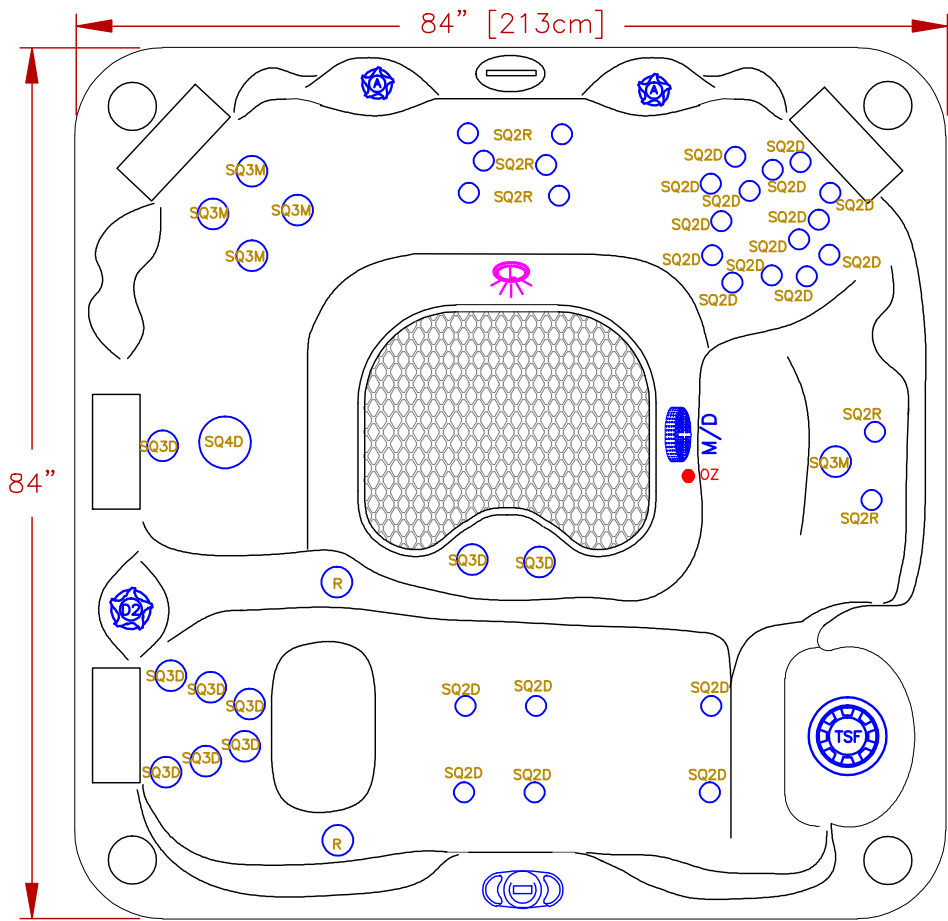

LINE	OC HOT TUBS
MODEL	OC-TRANQUILITY 45
NUM	

45 JETS LEGEND

QTY.	SYMB.	DESCRIPTION	PART#
8	SQ2R	2" HALO PRO-LOC ROTO JET	PLU29520-021-500
20	SQ2D	2" HALO PRO-LOC DIRECTIONAL JET	PLU29520-011-500
2	R	RAIN JET	PLU23028-292-000
9	SQ3D	3" HALO PRO-LOC DIRECTIONAL JET	PLU29530-111-500
5	SQ3M	3" HALO PRO-LOC MASSAGE JET	PLU29530-141-500
1	SQ4D	4" HALO PRO-LOC DIRECTIONAL JET	PLU29540-111-500
1	WF	ADJUSTABLE WATERFALL (OVAL)	
1	L	5" MULTI COLORED LED SPA LIGHT	
2	A	AIR CONTROL	
1	D2	2" DIVERTER VALVE	
1	M/D	MAIN DRAIN	
1	F	50 SQ.FT. BIO-CLEAN FILTER TELEWEIR (SQR)	
1	OZ	HYDRO CLEAR OZONATOR	
1	CONTROL	VS300 OC1P	

SCALE: SCALE

SPECIFICATIONS DIMENSIONS	IN - 84" x 84" x 36" CM - 213 x 213 x 91
WATER CAP.	450 GAL [1703 L]
APP. WEIGHT	900 LBS [408 K]

TITLE	
2019 SPA LINE OC HOT TUB OC - TRANQUILITY 45	
DWG NO.	DWG BY J. ORNELAS
DATE 12/04/2018	REVISED