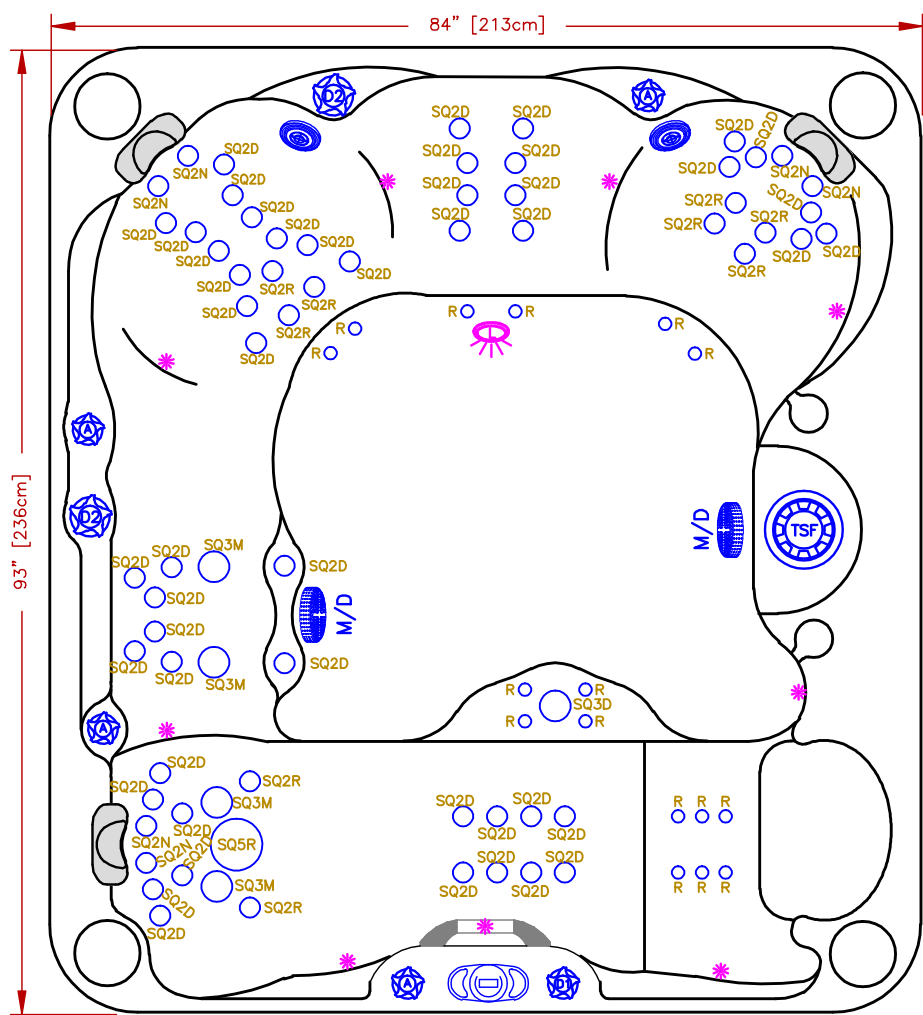

LINE	OC HOT TUBS
MODEL	OC-SERENITY 85
NUM	

85 JETS LEGEND

QTY.	SYMB.	DESCRIPTION	PART#
16	(R)	RAIN JET	PLU23028-392-000
6	(SQN)	NECK JET SHOWER 100%	PLU29520-611-500
45	(SQ2D)	EURO DIRECTIONAL,-BLK	PLU29520-011-500
10	(SQ2R)	PROLOCK JET INTERNAL ROTO	PLU29520-021-500
1	(SQ3D)	MINI-JET DIRECTIONAL	PLU29530-111-500
4	(SQ3M)	MINI-JET MASSAGE	PLU29530-141-500
1	(SQ5R)	5" PROLOCK JET ROTO	PLU29550-081-500
1	(WF)	LED WATERFALL HANDRAIL W/VALVE	
1	(OZ)	HYDRO CLEAR OZONATOR	
4	(A)	AIR VALVE	
1	(D1)	1" VALVE	
2	(D2)	2" DIVERTER VALVE	
2	(M/D)	MAIN DRAIN	
1	(F)	50 SQ.FT. BIO-CLEAN FILTER TELEWEIR	
1	(L)	MULTI COLORED LED LIGHT	
2	(C-LIGHT)	2 CORNER LED CABINET LIGHTS	
8	(LED)	PREMIUM LED LIGHTING	
3	(P)	I-PILLOWS	
1	(CONTROL)	406T TOPSIDE	
1	(STEREO)	FREEDOM SOUND SYSTEM BLUE TOOTH, POWERED SUBWOOFER W/2 SPEAKERS	

NOTE:
DUE TO OUR CONTINUOUS IMPROVEMENT PROGRAM, ALL MODELS
AND SPECIFICATIONS ARE SUBJECT TO CHANGE WITHOUT NOTICE.

SCALE: SCALE

SPECIFICATIONS DIMENSIONS	IN -84" x 93" x 36" CM - 213 x 236 x 91
WATER CAP.	450 GAL [1703 L]
APP. WEIGHT	900 LBS [408 K]

TITLE	
2019 SPA LINE OC HOT TUB OC - SERENITY 85	
DWG NO.	DWG BY J. ORNELAS
DATE 12-04-2018	REVISED